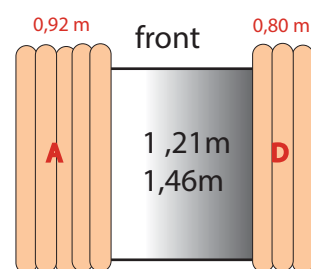

G19-G23 standard 12

standard 12