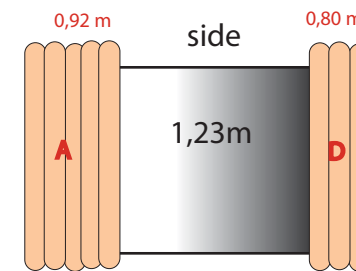

G13-G18 standard 8