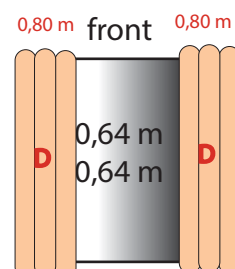

G19-G23 standard 12

standard 12