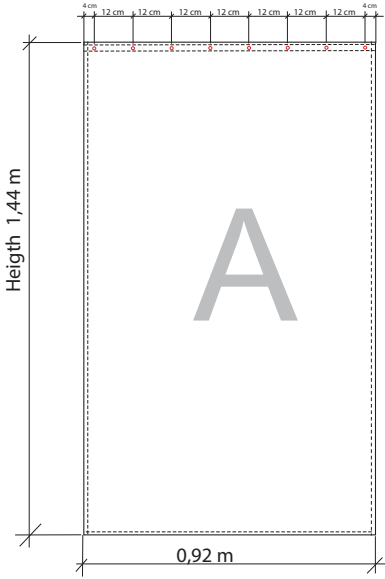

Ventura Standard Curtains II

Curtains with curtain clip set