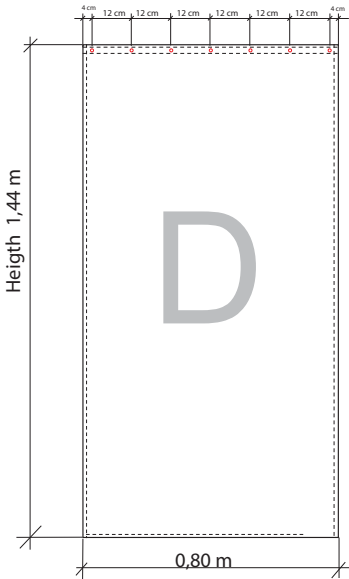

Ventura Standard Curtains II

Curtains with curtain clip set