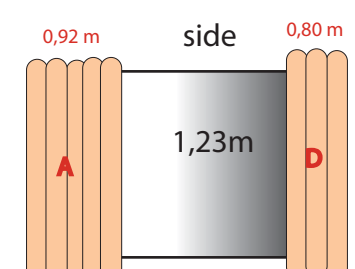

G19-G23 standard 12

standard 12