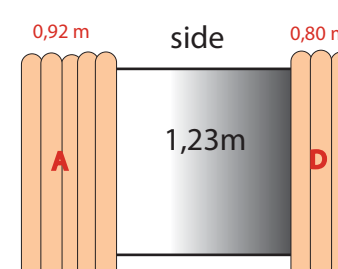

G19-G23 standard 12

standard 12