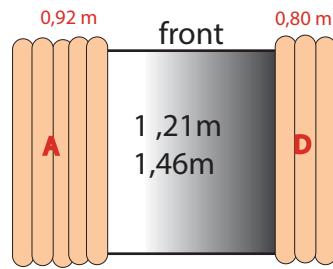

G19-G23 standard 12

standard 12