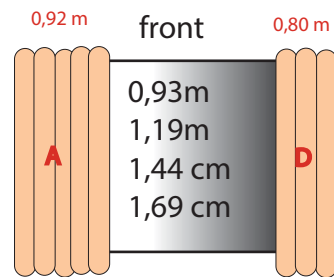

G13-G18 standard 8