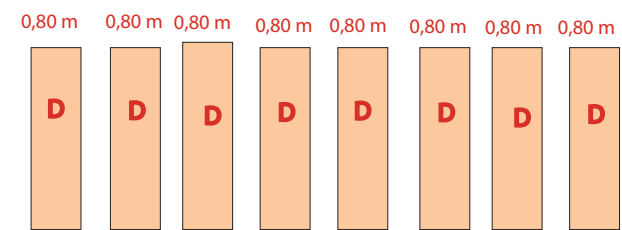

G19-G23 standard 12

standard 12