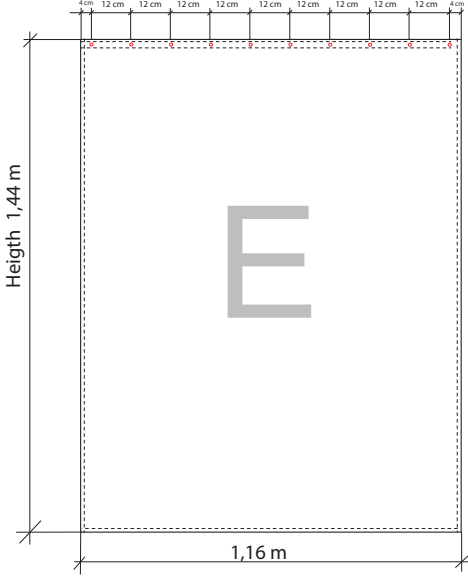

Ventura Standard Curtains II

Curtains with curtain clip set