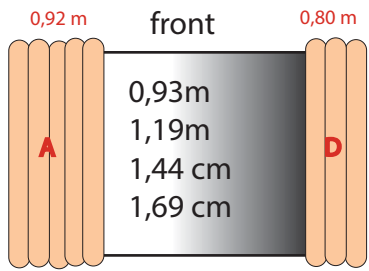

G13-G18 standard 8