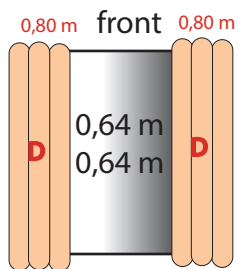

G19-G23 standard 12

standard 12