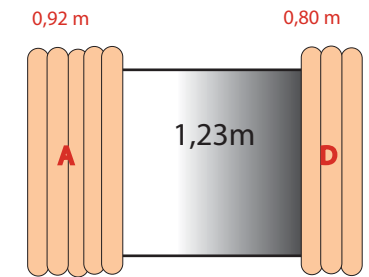

G13-G18 standard 8