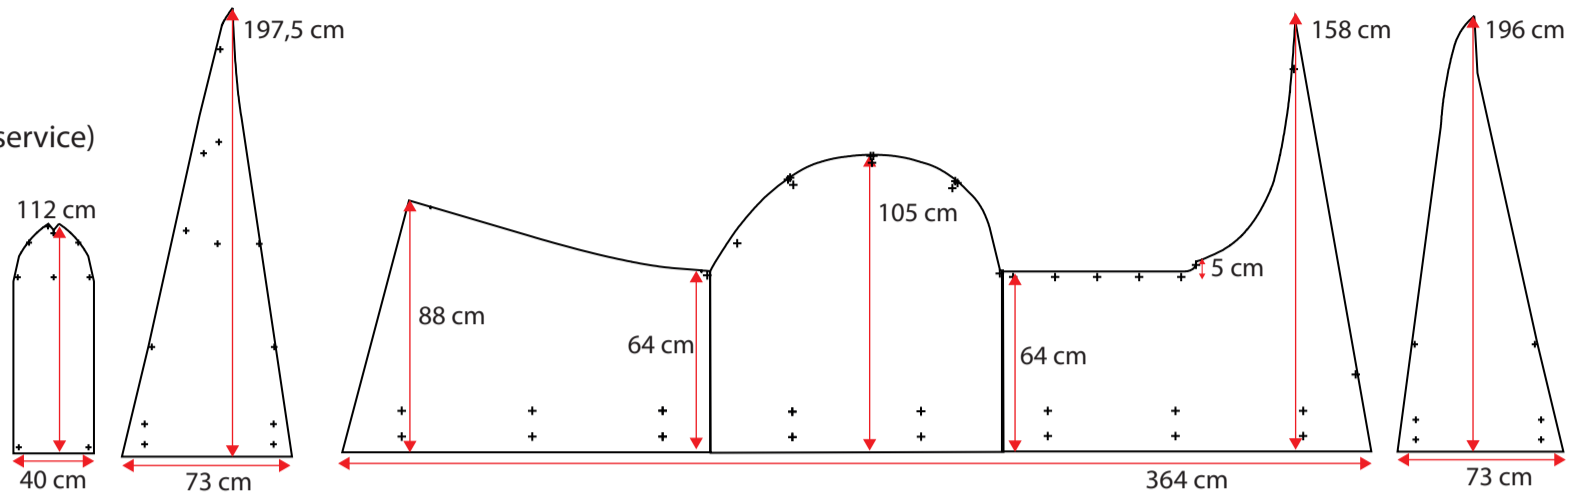

473000080

Draught Skirt
T@b 320/Off Road Sun Canopy (service)