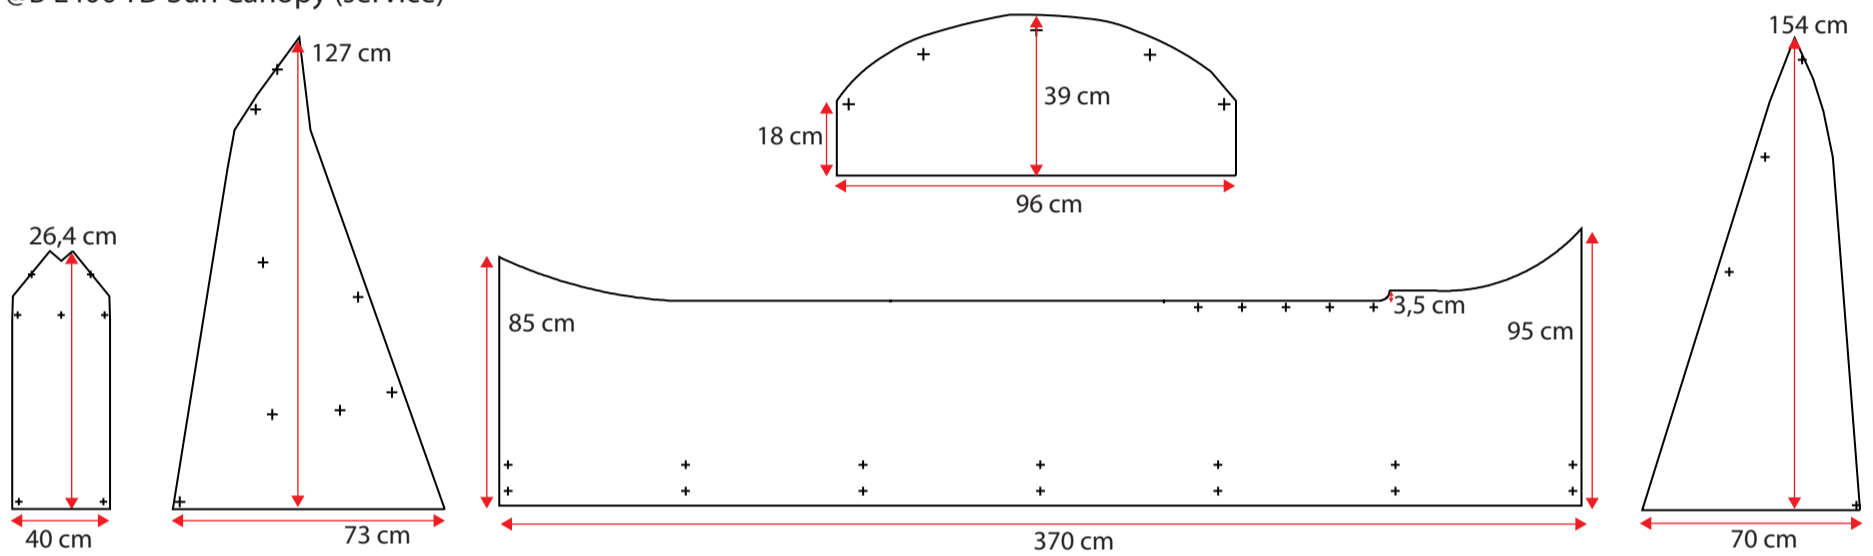

473000081

Draught Skirt T@B L400 TD Sun Canopy (service)