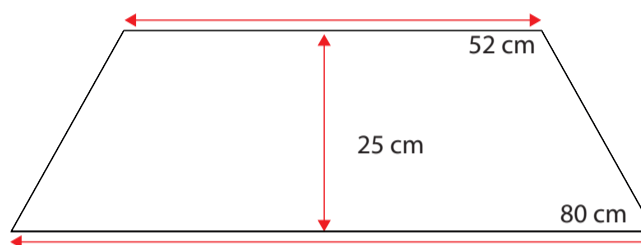

481002031

Wheel arch cover, Fendt 2010 (service) single