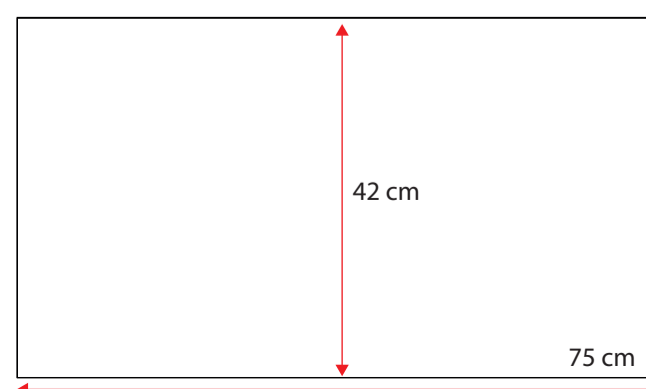

**481000138**

Single grey 26 cm m. trykknapper

**481000148**

Wheel arch cover. double grey 26 cm m. trykknapper

**481000152**

Wheel arch cover. single Adria 75x35 cm (service) m. sugeskive

**481000166**

Wheel arch cover. single Adria Action 75x42cm (service) m. sugeskive