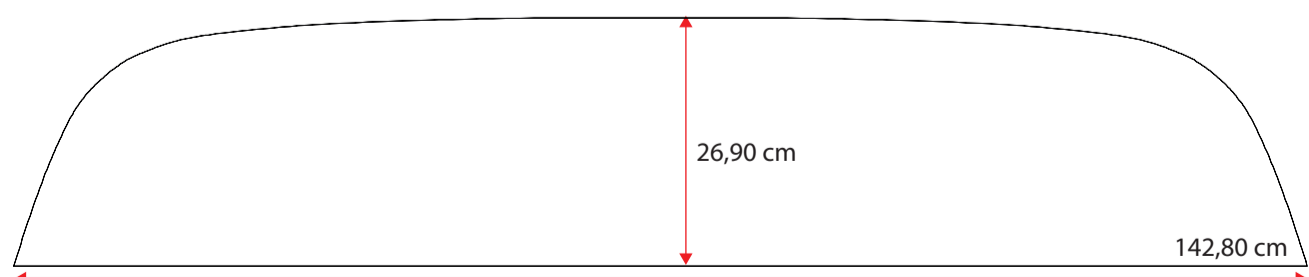

481004125
Wheel arch cover. Double Fendt 2017-