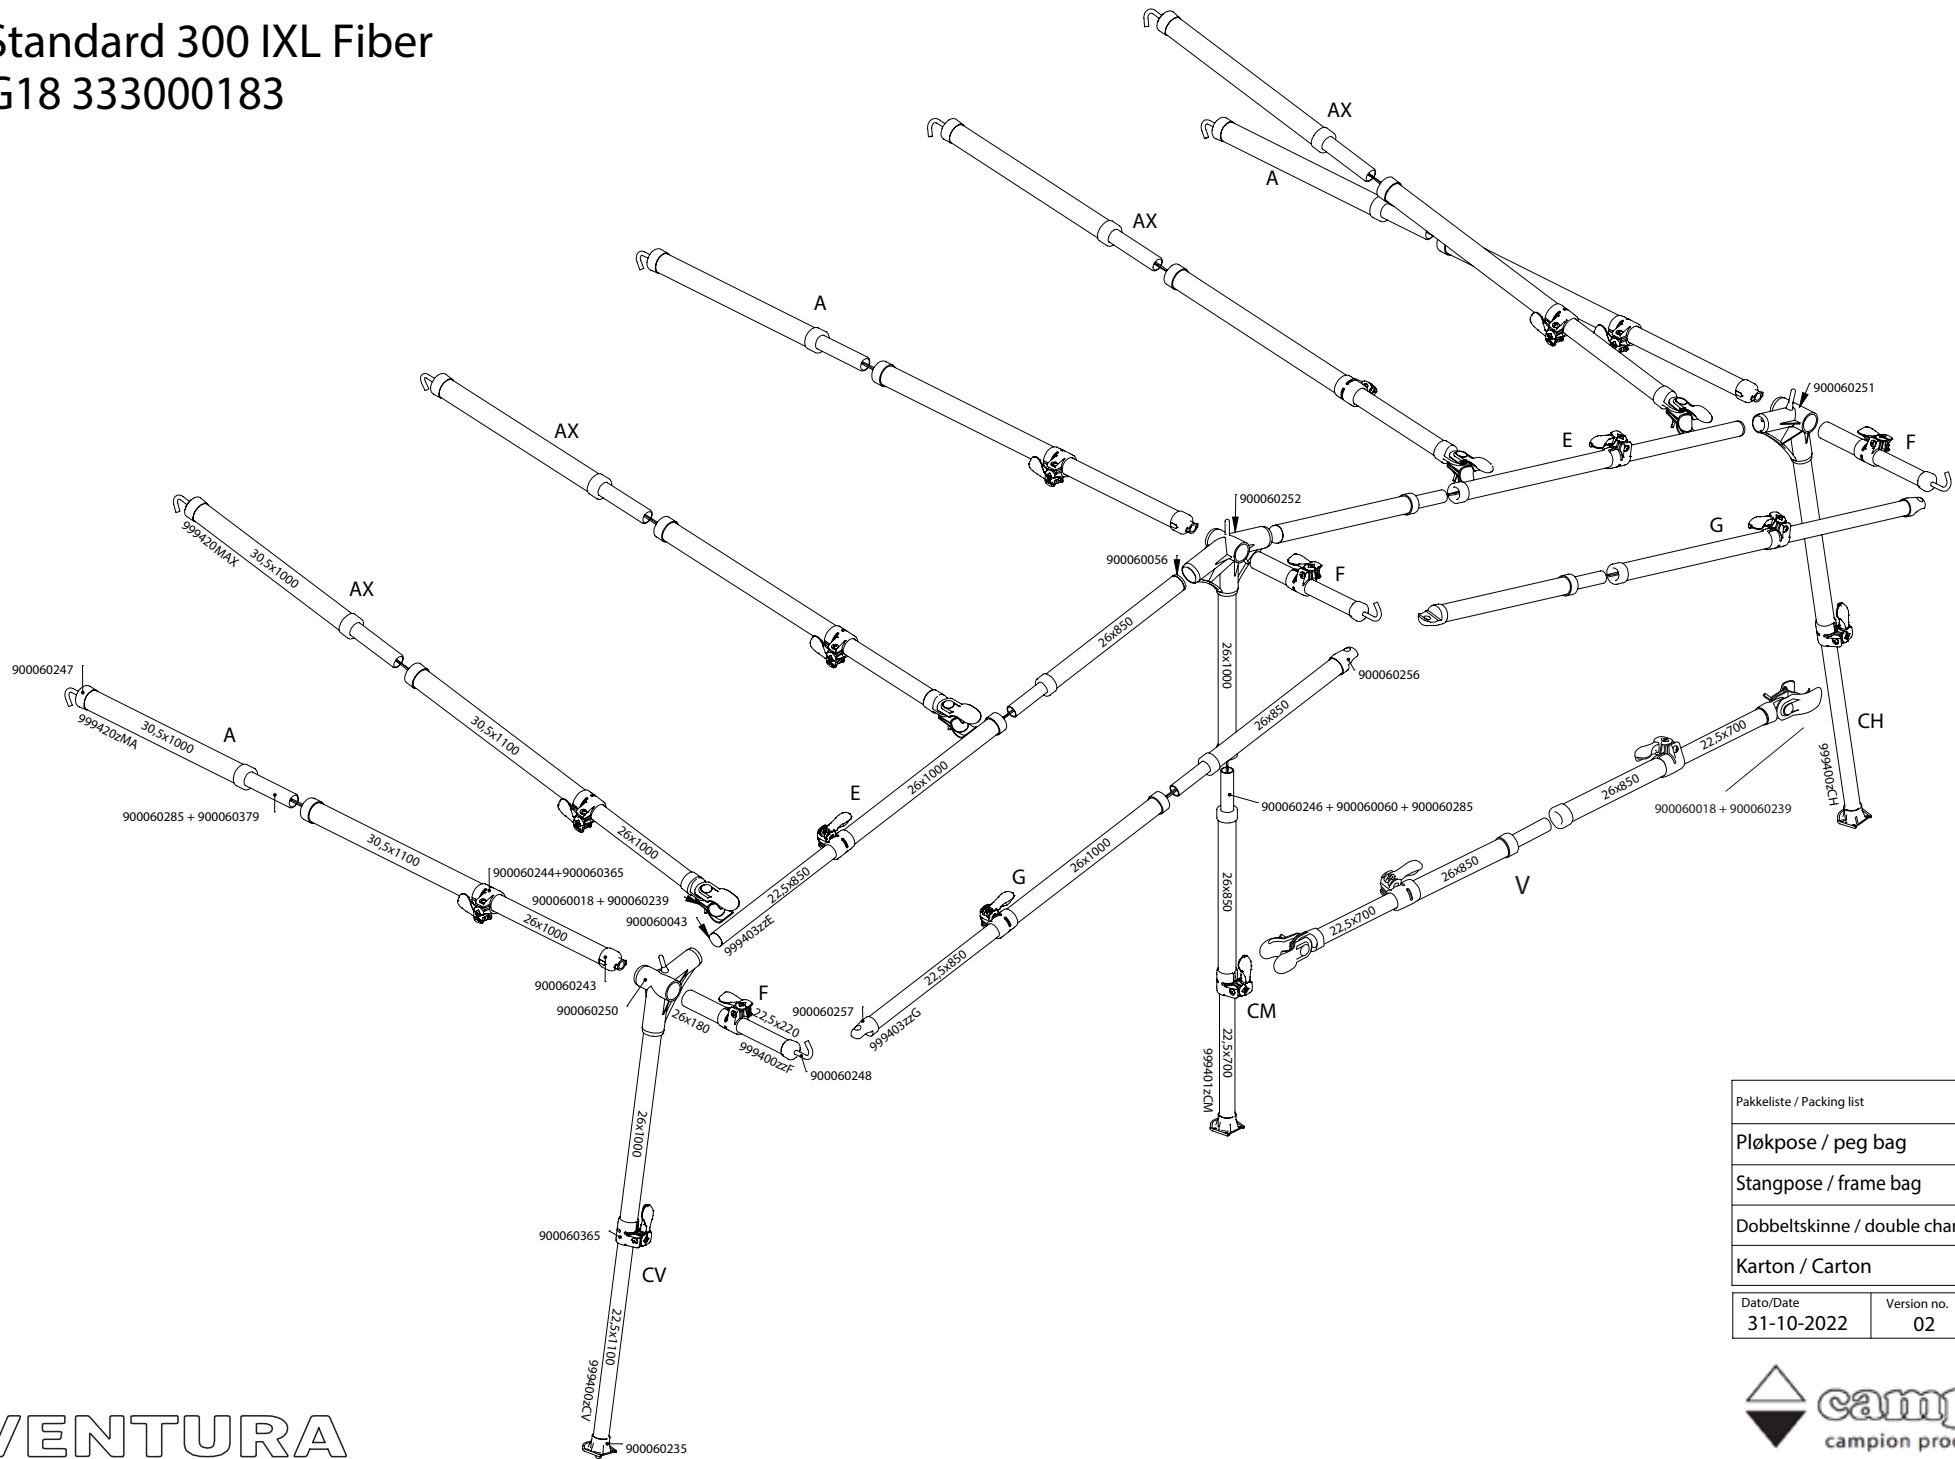

Standard 300 IXL Fiber G18 333000183

Pakkeliste / Packing list	Stk. / Qty.	
Pløkkepose / peg bag	3	
Stangpose / frame bag	1	
Dobbeltskinne / double channel	1	
Karton / Carton	Medium	
Dato/Date	Version no.	Enheder/Units
31-10-2022	02	mm

VENTURA