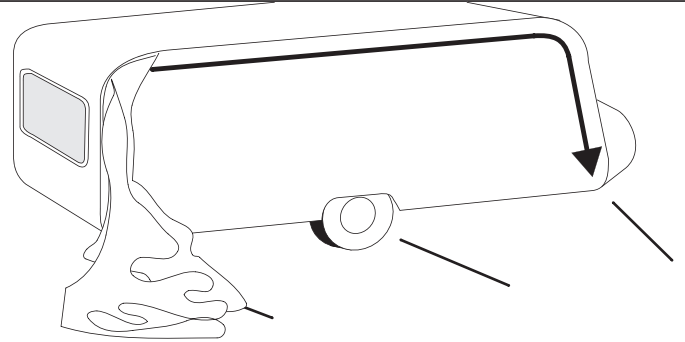

Monteringsanvisning • Erection Instructions •
Aufbauanleitung • Opbouw instructie •
Instruction de Montage • Instrucciones de montaje

Made in Denmark by Jydsk Camping Industri A/S DK 7100 Vejle

1

2

3

4

5

6