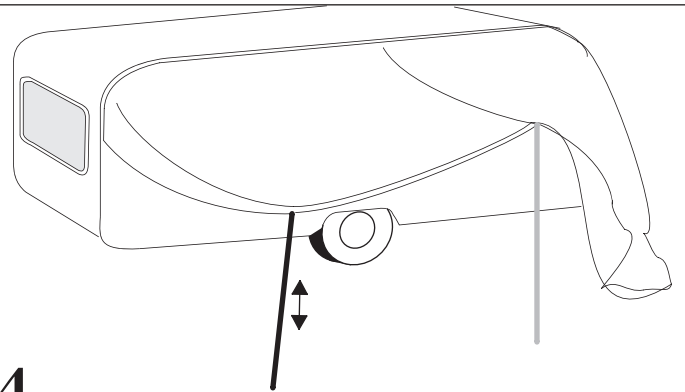

Monteringsanvisning • Erection Instructions •
Aufbauanleitung • Opbouw instructie •
Instruction de Montage • Instrucciones de montaje

Made in Denmark by Jydsk Camping Industri A/S DK 7100 Vejle

1

2

3

4

5

6