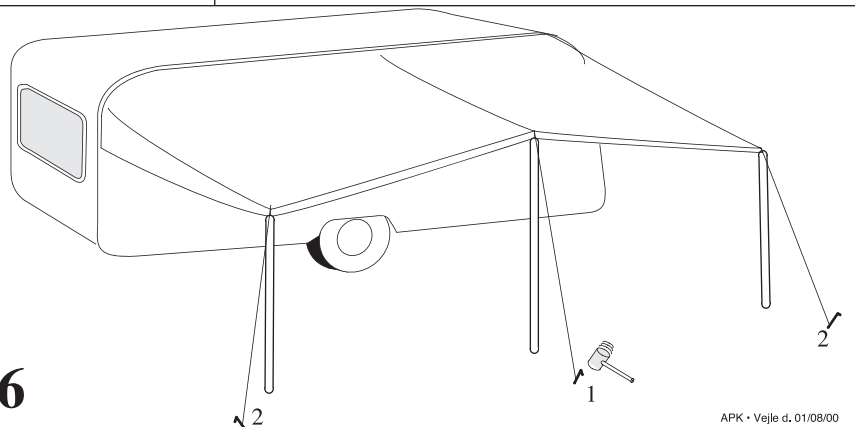

Monteringsanvisning • Erection Instructions •
Aufbauanleitung • Opbouw instructie •
Instruction de Montage • Instrucciones de montaje

Made in Denmark by Jydsk Camping Industri A/S DK 7100 Vejle

1

2

3

4

5

6