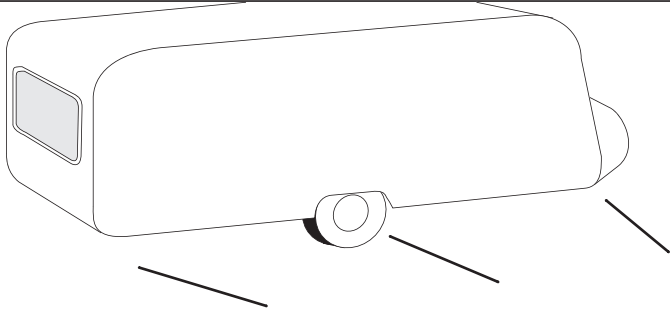

Monteringsanvisning • Erection Instructions •
Aufbauanleitung • Opbouw instructie •
Instruction de Montage • Instrucciones de montaje

Made in Denmark by Jydsk Camping Industri A/S DK 7100 Vejle

1

2

3

4

5

6