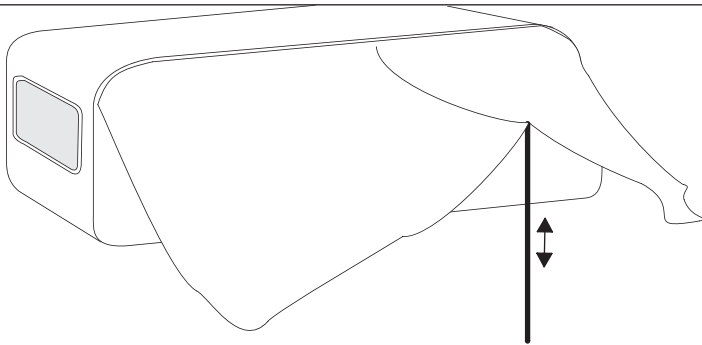

Monteringsanvisning • Erection Instructions •
Aufbauanleitung • Opbouw instructie •
Instruction de Montage • Instrucciones de montaje

Made in Denmark by Jydsk Camping Industri A/S DK 7100 Vejle

1

2

3

4

5

6