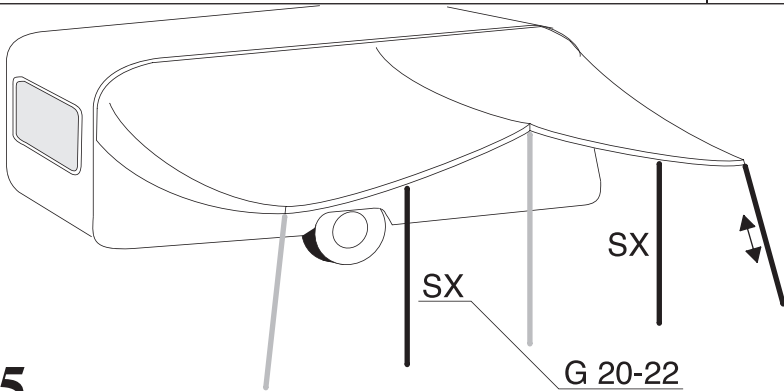

Monteringsanvisning • Erection Instructions •
Aufbauanleitung • Opbouw instructie •
Instruction de Montage • Instrucciones de montaje

Made in Denmark by Jydsk Camping Industri A/S DK 7100 Vejle

1

2

3

4

5

6